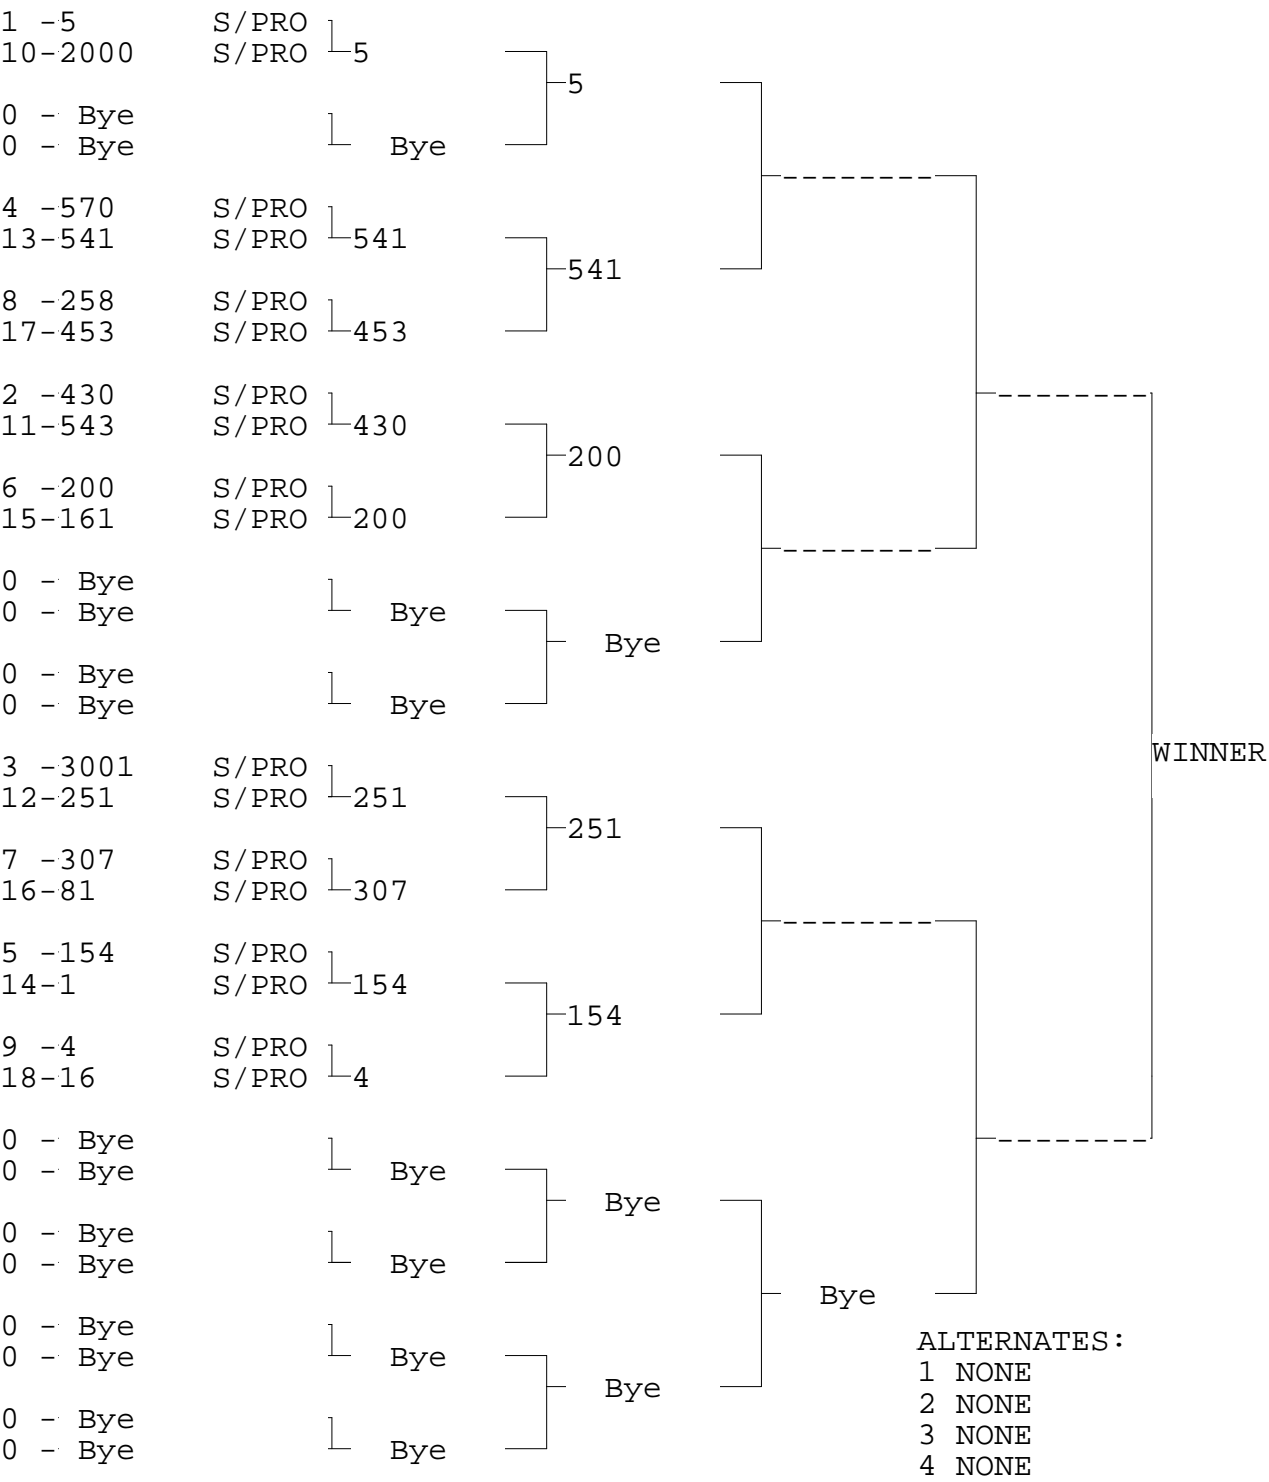

SUPER PRO ET

TSI RACENET SYSTEM
 PROGRESSIVE LADDER FOR 18 CARS

23/09/2012
 12:01:24

ALTERNATES:
 1 NONE
 2 NONE
 3 NONE
 4 NONE

OFFICIAL