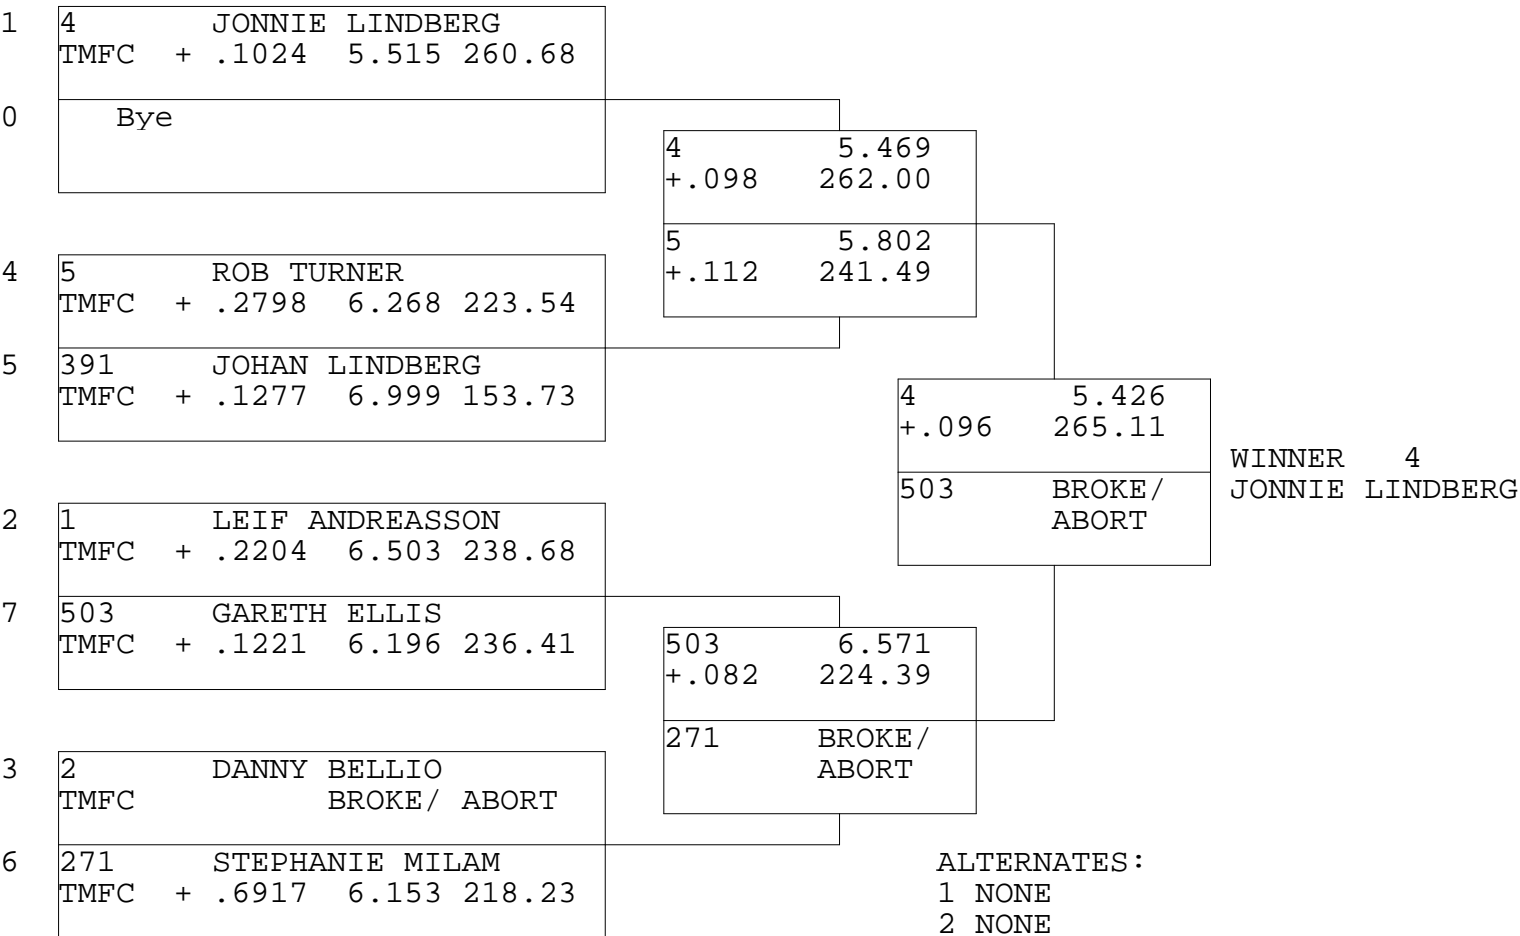

FIA TMFC

TSI RACENET SYSTEM
 PROGRESSIVE LADDER FOR 7 CARS

08/09/2013
 17:08:54

OFFICIAL