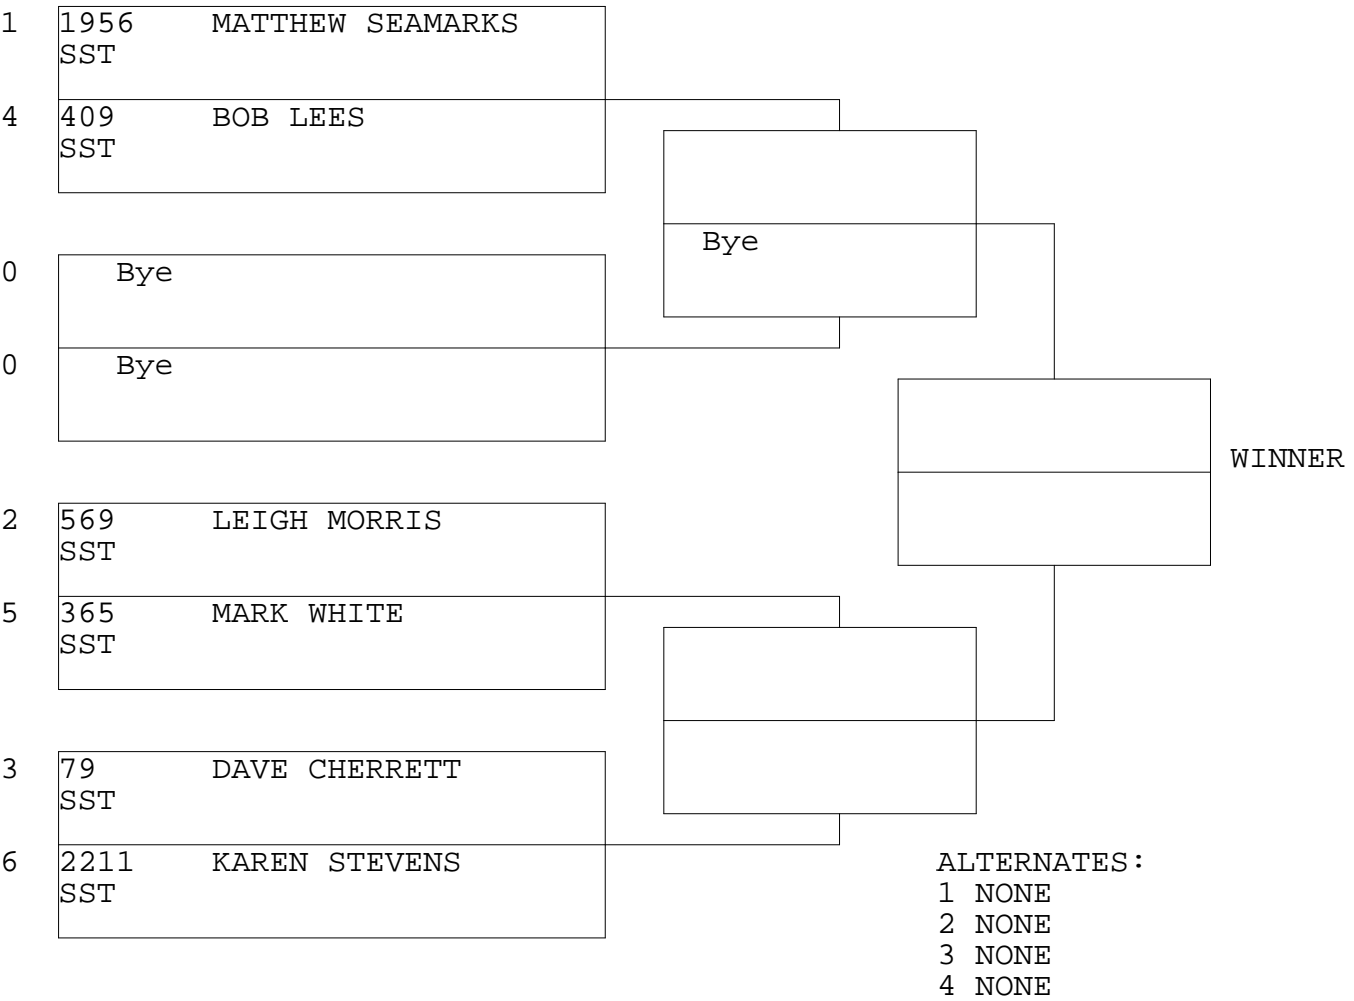

SUPER STREET

TSI RACENET SYSTEM
PROGRESSIVE LADDER FOR 6 CARS

29/06/2014
10:42:59

OFFICIAL