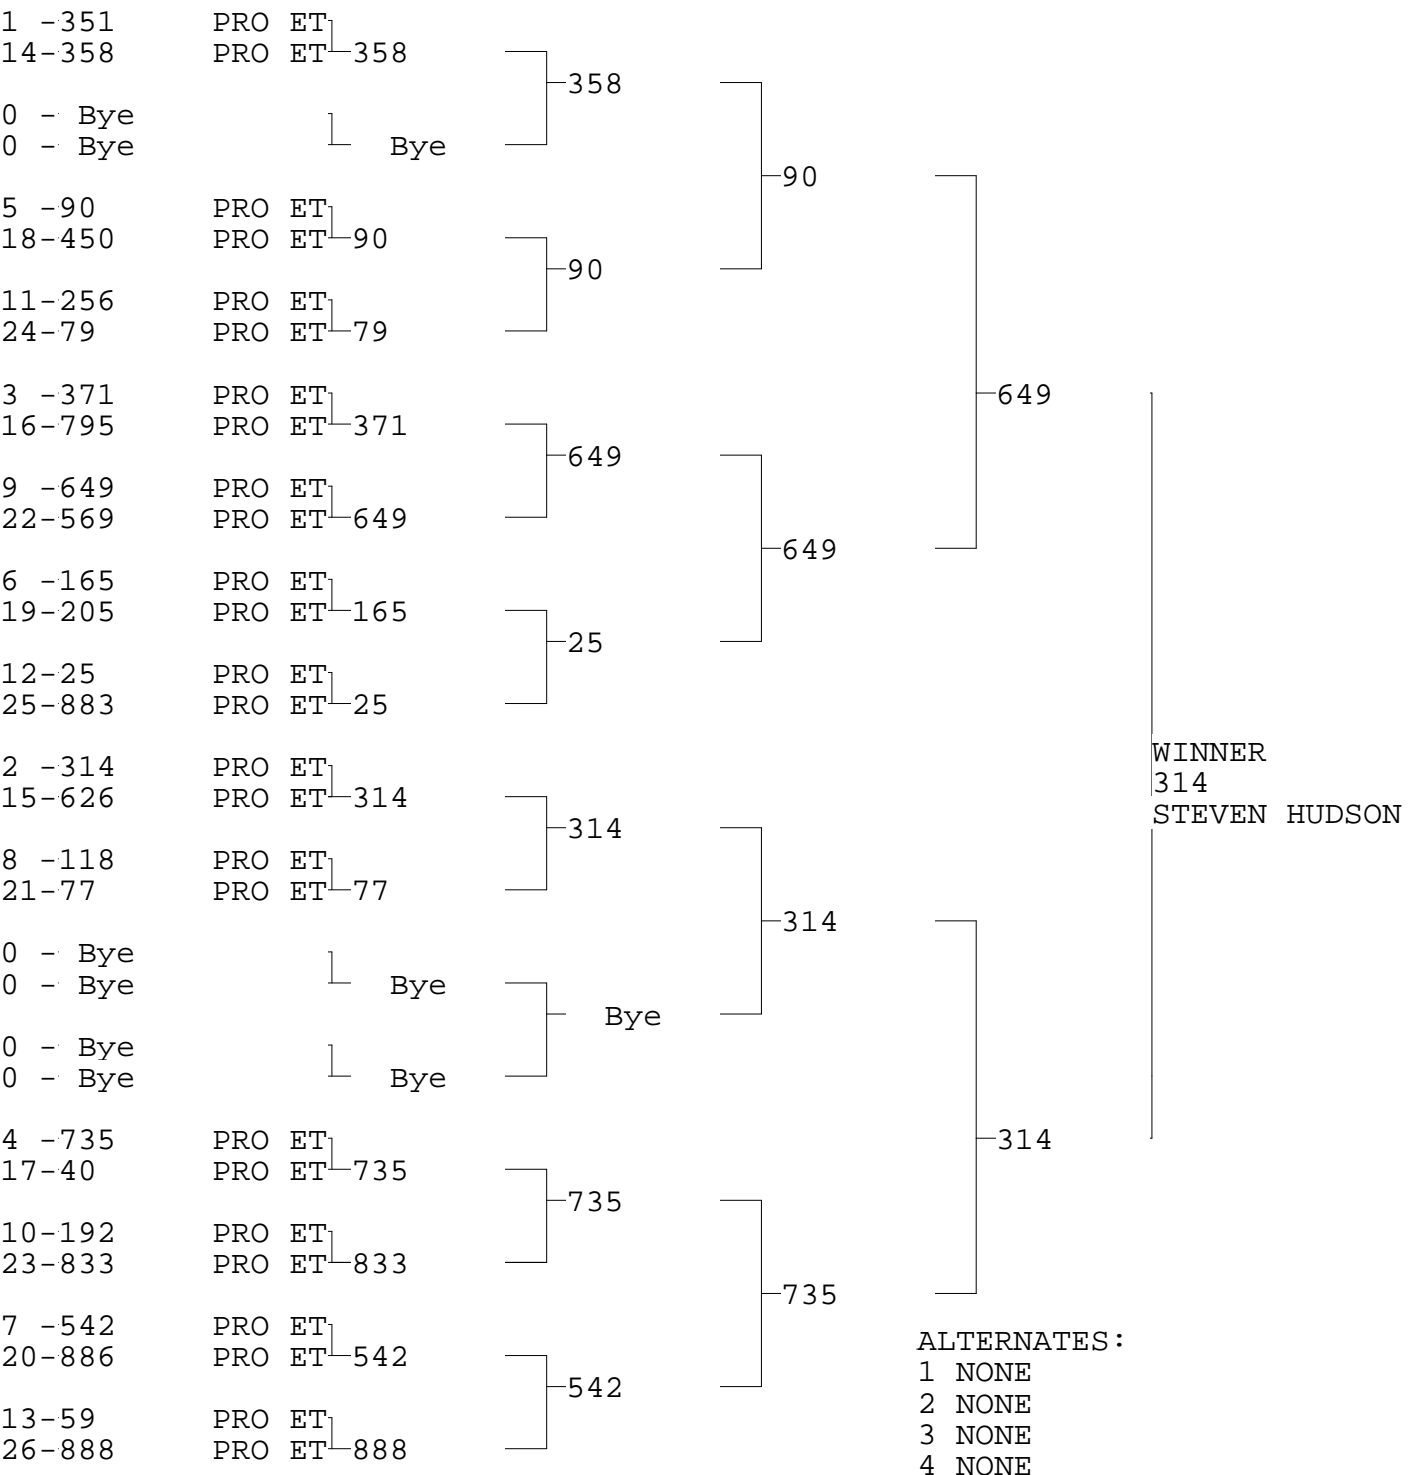

PRO ET

TSI RACENET SYSTEM
PROGRESSIVE LADDER FOR 26 CARS

9/20/2015
4:14:31 PM

OFFICIAL