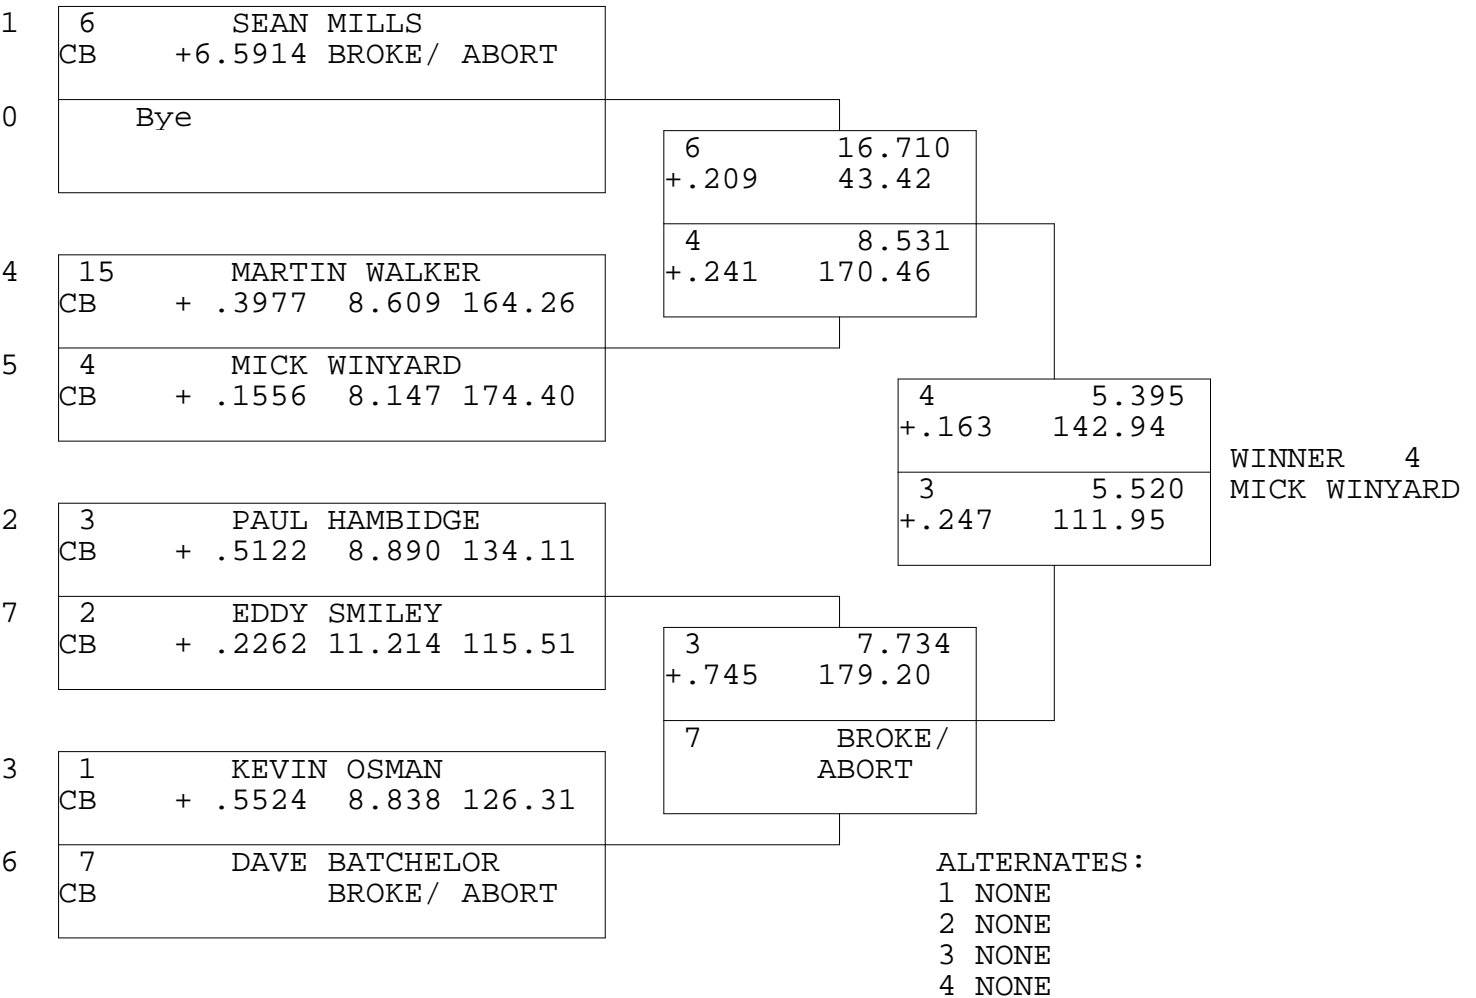

COMP BIKE

TSI RACENET SYSTEM
 PROGRESSIVE LADDER FOR 7 CARS

2016-09-25
 4:36:29 PM

OFFICIAL