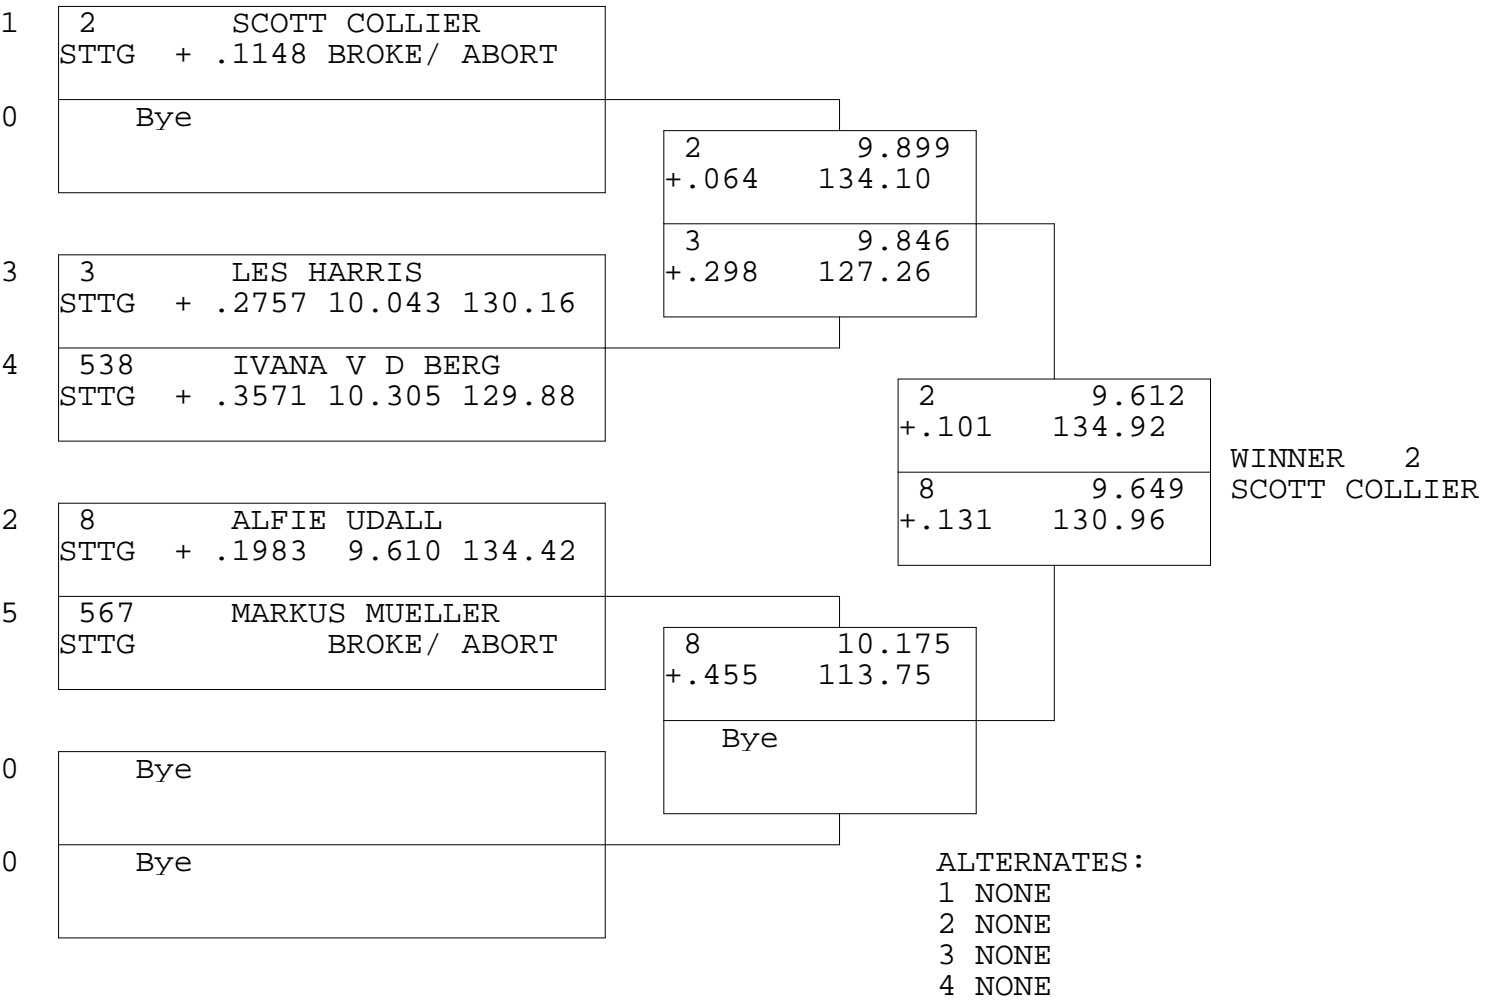

S/TWIN TOP GAS

TSI RACENET SYSTEM  
 PROGRESSIVE LADDER FOR 5 CARS

2016-06-26  
 4:29:46 PM

OFFICIAL