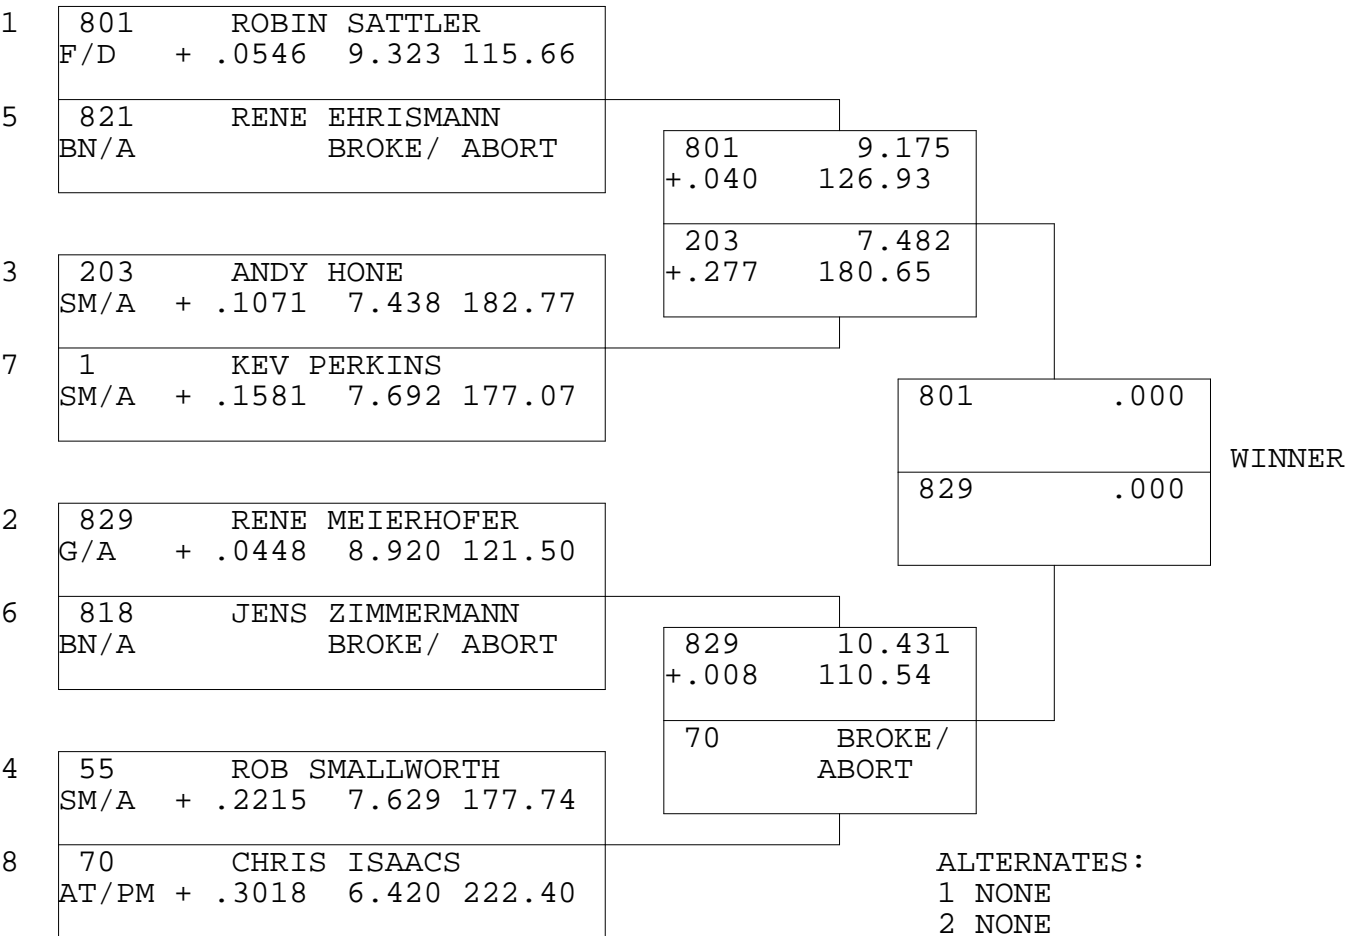

COMP ELIMINATOR

TSI RACENET SYSTEM  
 PROGRESSIVE LADDER FOR 8 CARS

2017-09-10  
 2:23:03 PM

OFFICIAL