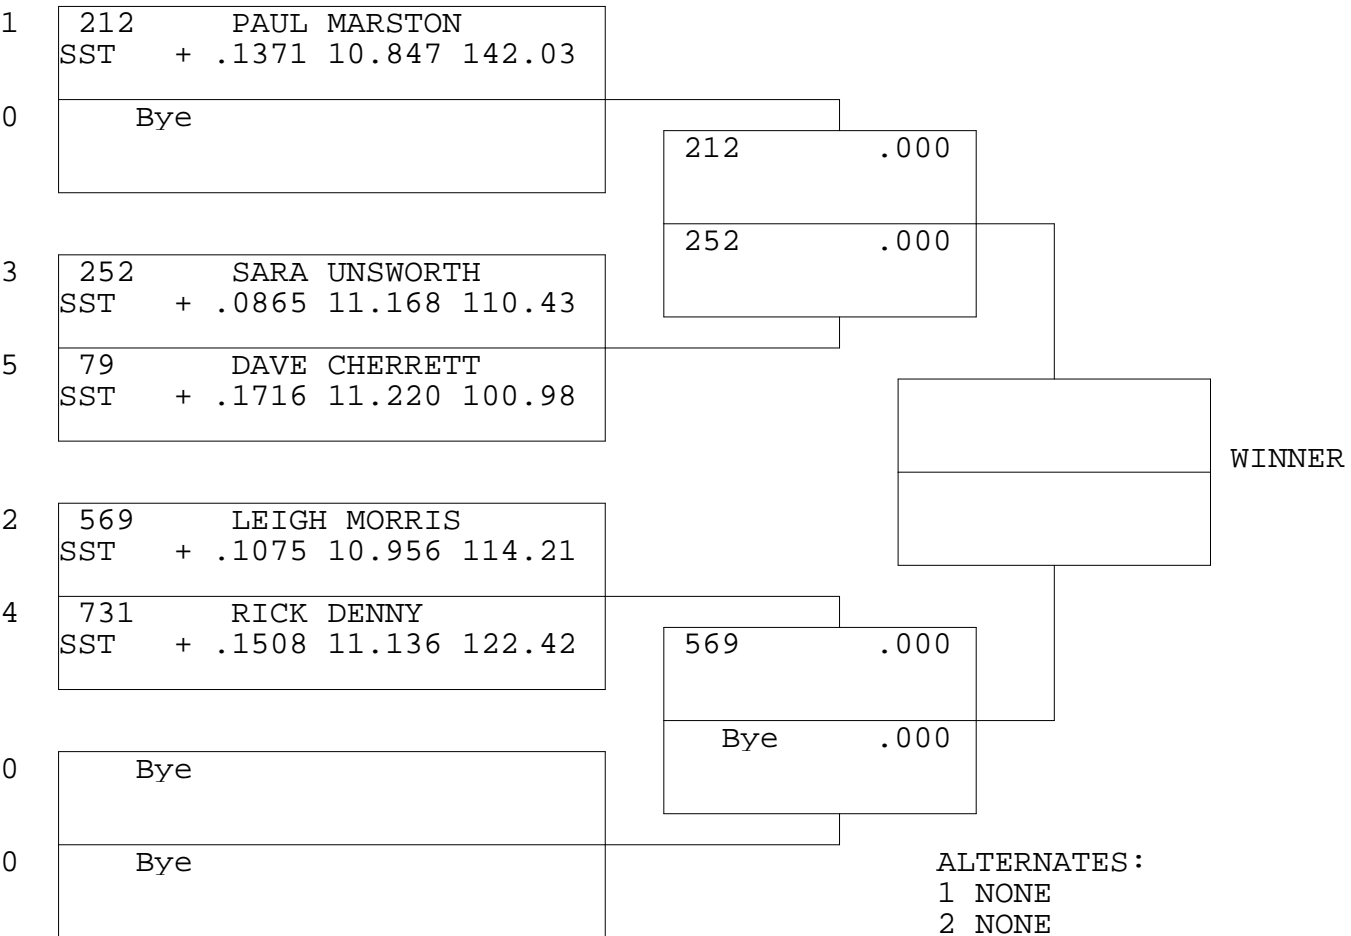

SUPER STREET

TSI RACENET SYSTEM  
 PROGRESSIVE LADDER FOR 5 CARS

2017-06-25  
 4:21:59 PM

OFFICIAL